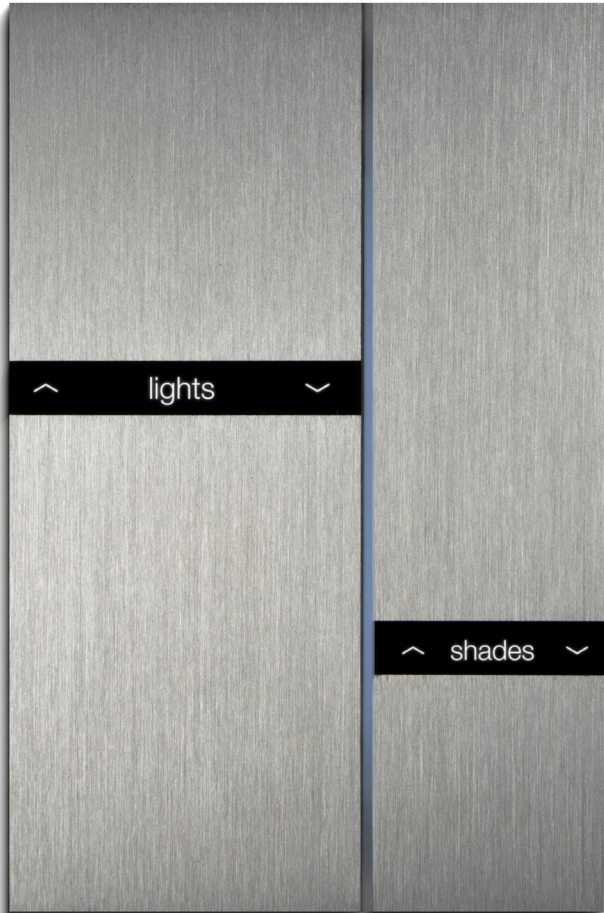

Fibonacci
brushed aluminium

intelligent design

Simply control lights, scenes, shades, music
and so much more at the slightest touch.