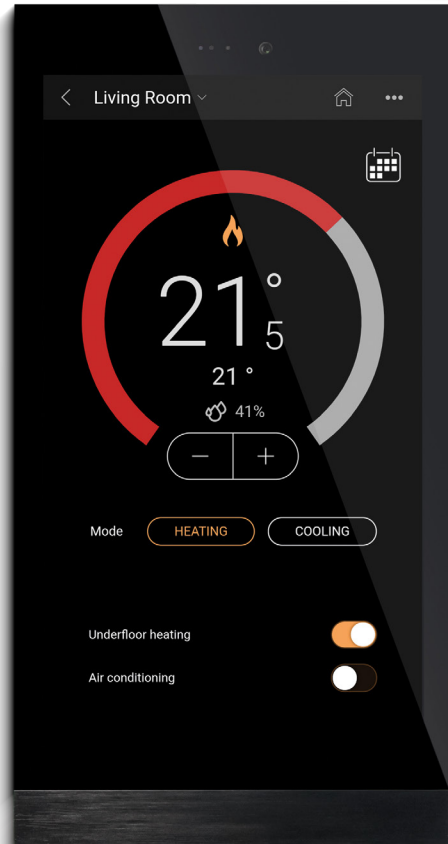

Wherever your are, your intelligent home is only a tap away!

Miro
brushed black

Miro base
brushed brass

Fibonacci
brushed brass

who ever said that pleasure
wasn't functional

Charles Eames

Sentido
brushed aluminium

Deseo RTR
bronze

Ellie
brushed black

climate

set the ideal temperature

Control the heating, cooling and even lighting from your intelligent Deseo thermostat. Thanks to integrated sensors, our keypads automatically measure the temperature and ensure the ideal home climate any time of the day!

With our Basalte app, touch displays and intelligent thermostat; you have a full overview of your home climate. With intuitive set-point control and planners for when you are at home and away.

Lisa
brushed brass