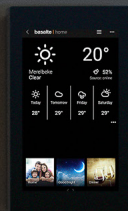

basalte

Plano R5
satin white

Ellie
brushed black

Sentido
brushed black

Follow us on Instagram
for limitless design
inspiration!

Scan the QR code to stay updated with exclusive content, stunning product showcases, and more. Let's connect!